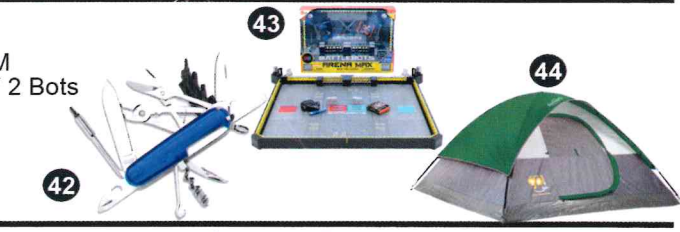

\$4,000
LEVEL 13

- 45 - Adventure Camp Package
- 46 - Dart Zone Pro MK 3
- 47 - LEGO Millennium Falcon

\$3,000
LEVEL 12

- 42 - Swiss Army CyberTool M
- 43 - HEXBUG Arena MAX w/ 2 Bots
- 44 - Coleman Sundome 4 Person Tent