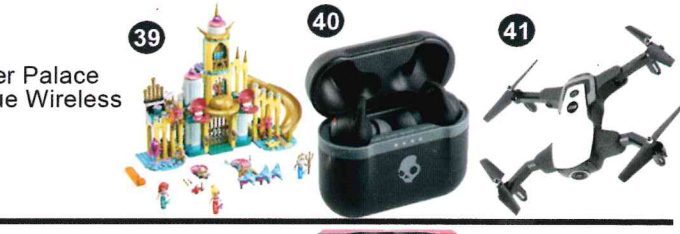

\$4,000
LEVEL 13

- 45 - Adventure Camp Package
- 46 - Dart Zone Pro MK 3
- 47 - LEGO Millennium Falcon

\$3,000
LEVEL 12

- 42 - Swiss Army CyberTool M
- 43 - HEXBUG Arena MAX w/ 2 Bots
- 44 - Coleman Sundome 4 Person Tent

\$2,150
LEVEL 11

- 39 - LEGO Ariel's Underwater Palace
- 40 - Skullcandy Indy Evo True Wireless Bluetooth Earbuds
- 41 - Foldable Drone

\$1,650
LEVEL 10

- 36 - North Face Groundwork Backpack
- 37 - HEXMODS Pro Series Elite
- 38 - LEGO Hogwarts Magical Trunk