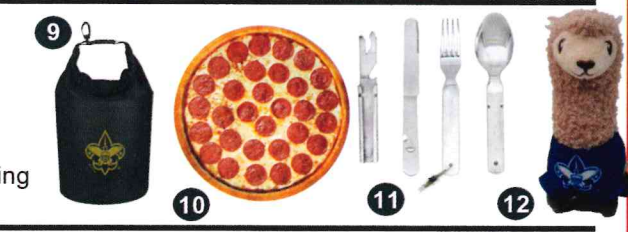

\$625
LEVEL 7

- 23 - 5pc Stainless Steel Mess Kit
- 24 - Zing Firetek Rocket
- 25 - Multi-Tool w/ Shovel & Ax
- 26 - Telescoping Fishing Pole w/ Reel
- 27 - Grab Bag F

\$425
LEVEL 6

- 18 - PlusPlus Saturn V Rocket
- 19 - 4" Wood Handle Knife w/ Case & BSA® Branding
- 20 - USB Rechargeable Headlamp w/ Motion Activation
- 21 - HEXBUG Nature Babies - Snow Leopard
- 22 - Grab Bag E

\$325
LEVEL 5

- 13 - Zing Air ZooperBall
- 14 - Micro Dome Terrarium Fred the Flytrap
- 15 - Rosewood Multi Tool w/ Case
- 16 - Indoor Sticky Baseball w/ BSA® Branding
- 17 - Grab Bag D

\$250
LEVEL 4

- 9 - Black Dry Bag - 5 liter
- 10 - Waboba Fly Pies 6" Silicone Flying Disc
- 11 - Knife/Fork/Spoon Combo w/ Bottle Opener
- 12 - Stuffed Animal w/ BSA® Branding